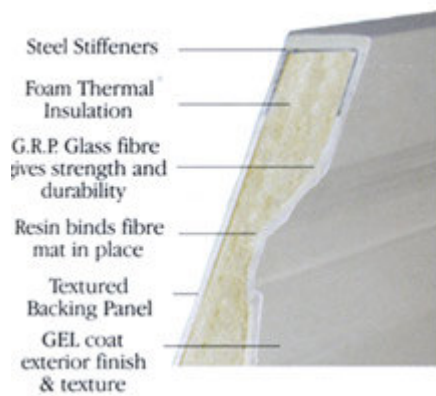

Vienna 40 GRP cross section