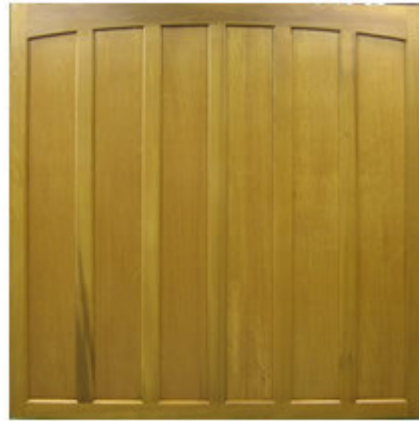

Cedar Door have various distinct ranges;

1. Traditional Boarded and Traditional Solid Panelled - Traditional morticed and tenoned solid cedar frame into which is bonded either tongue and grooved cedar boarding or 20mm thick solid cedar panelling. Certain models in this range are available with an inbuilt wicket door.

Bakewell With Wicket Door

Duffield Door

2. Traditional Panelled - Again, a solid morticed and tenoned frame, infilled with 9mm plywood panels.

Wingfield Door

Glossop Door

3. Traditional Side Hinged - Cedar Door is one of the very few garage door manufacturers who produce a very high quality made-to-measure side hinged range of garage doors. Available from 6ft to 10ft in width. Come complete with a choice of ironmongery.

Middleton Side Hinged Door

Wessington Side Hinged Door

4. Sherwood Range - These doors are constructed from a black powder-coated aluminium boundary frame with steel bracings to reinforce the panel, making it strong and stable. An economical way to buy a timber door. A fine, black, metal edge is visible around the edge of the door, when viewed from the front.