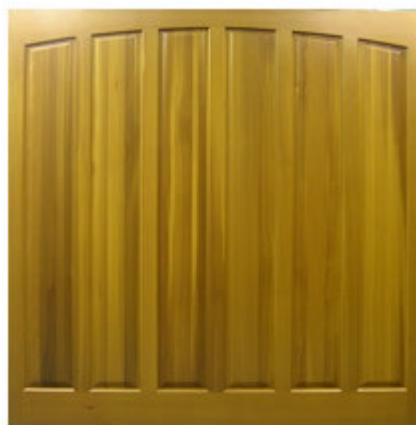

Duffield Door

2. Traditional Panelled - Again, a solid morticed and tenoned frame, infilled with 9mm plywood panels.