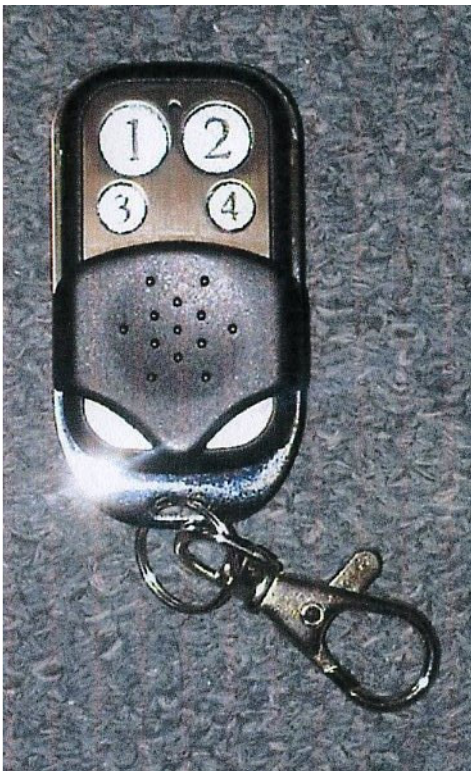

The Somfy motor has a 5 year guarantee and is recognised as the trade standard.

Aluroll Handset