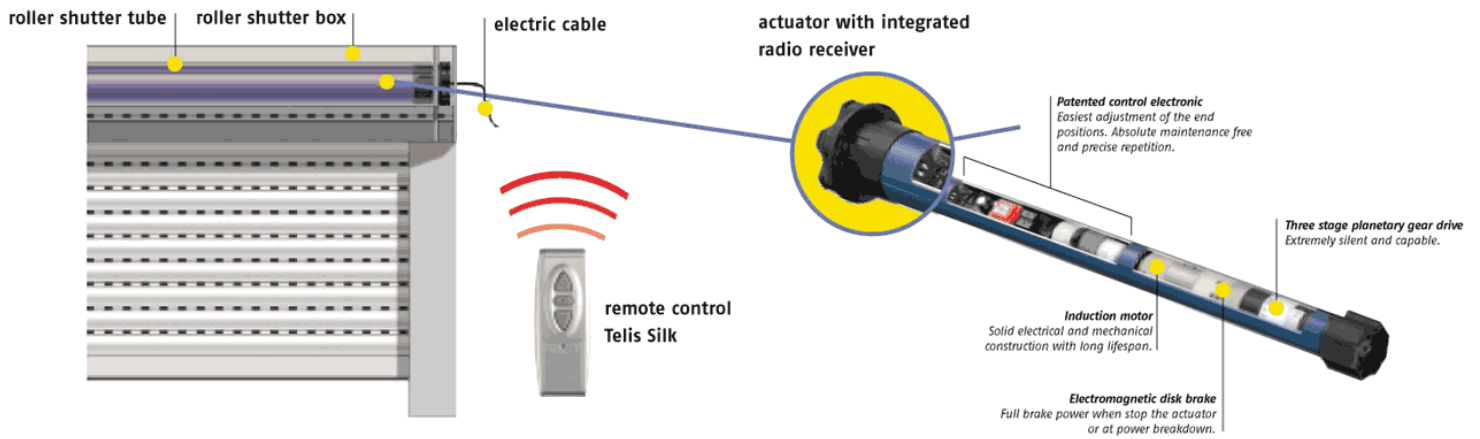

Aluroll Garage Door Automation Details

All Aluroll insulated roller doors come complete with full automation, control box and 2 mini-handsets. Manual versions of this door are not available. All prices shown for this door under "Products and Prices" include automation. Details shown below are to show the technical side of the product.