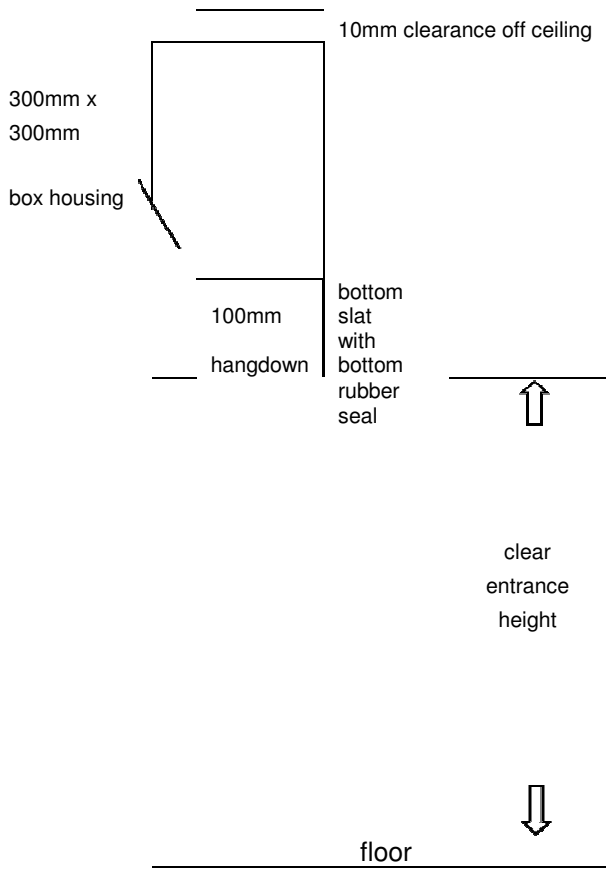

Classic Aluroll Sizes