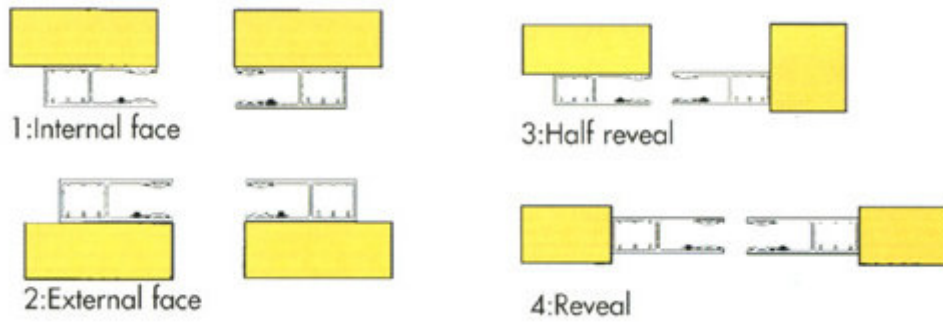

## Aluroll Door Details - Classic

Available in 9 standard colours and 3 woodgrain laminate finishes.

The door curtain is constructed from 77mm foam filled aluminium slats approximately 15mm thick. All doors come fully automated as standard. All doors are made to measure at no additional cost.

View of the rear of the door. Note the neat full box housing which is a standard feature on all Aluroll doors.

Insulated roller door with box housing mounted externally.

Triple brush/rubber Draught Seal in the powder coated guides means a very quiet operation and a draught free garage. The heavy duty double Base Seal prevents draughts and debris blowing under the door.

The size and cost of the Insulated Roller Door is calculated by the overall curtain width which includes the 90mm guides each side and the overall height including the 300mm roller box above.

Classic door 77mm foam-filled slat

Compact door 55mm foam-filled slat

Doors are normally installed on the internal face. Fitting externally or between the reveals or a combination of fits is possible with this highly flexible product.