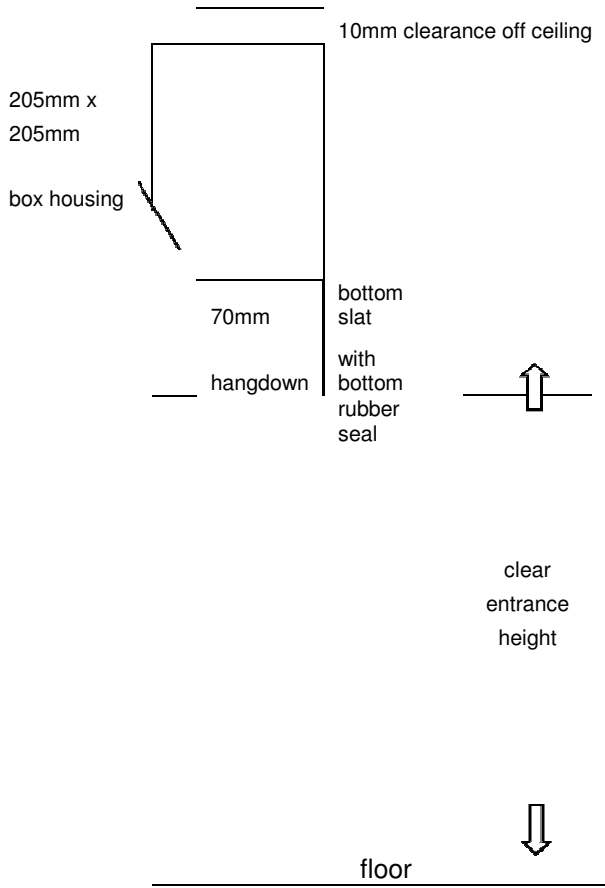

Compact Aluroll Sizes

You will be able to calculate the clear entrance height from the above details